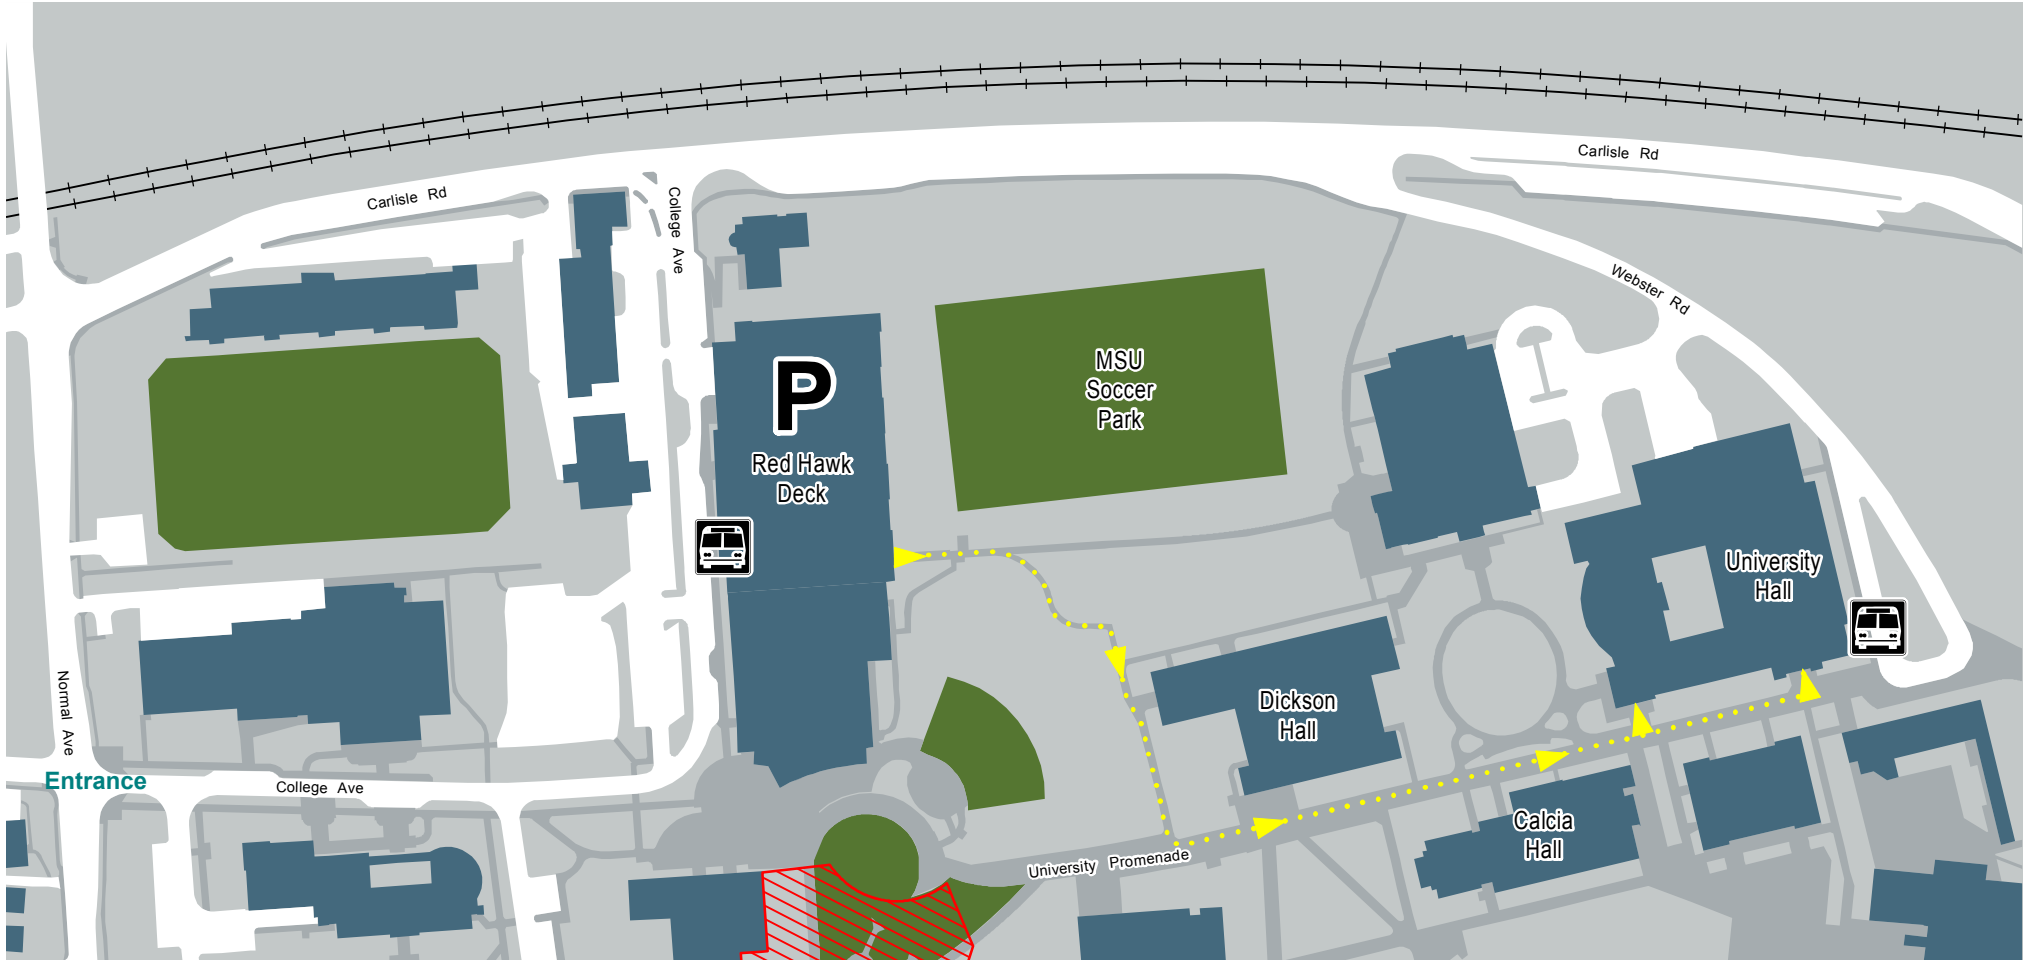

P Parking Location

 Shuttle Stop

.....▶ Walking / Accessible Route (no stairs)

Directions to University Hall:

By Shuttle:

Park in the Red Hawk Deck
Exit on Level 2 from the elevator lobby
The shuttle bus stop is in front of the building.

By Foot:

Park in the Red Hawk Deck
Exit on Level 5 from the rear (north side) of the building
Follow the path shown on the map.

Funeral Director Shuttle Runs from
Red Hawk Deck to University Hall and Back
9am-10am 12pm-1pm 2:45pm-3:30pm

*You may use the general University shuttle but
be mindful it does make additional stops*